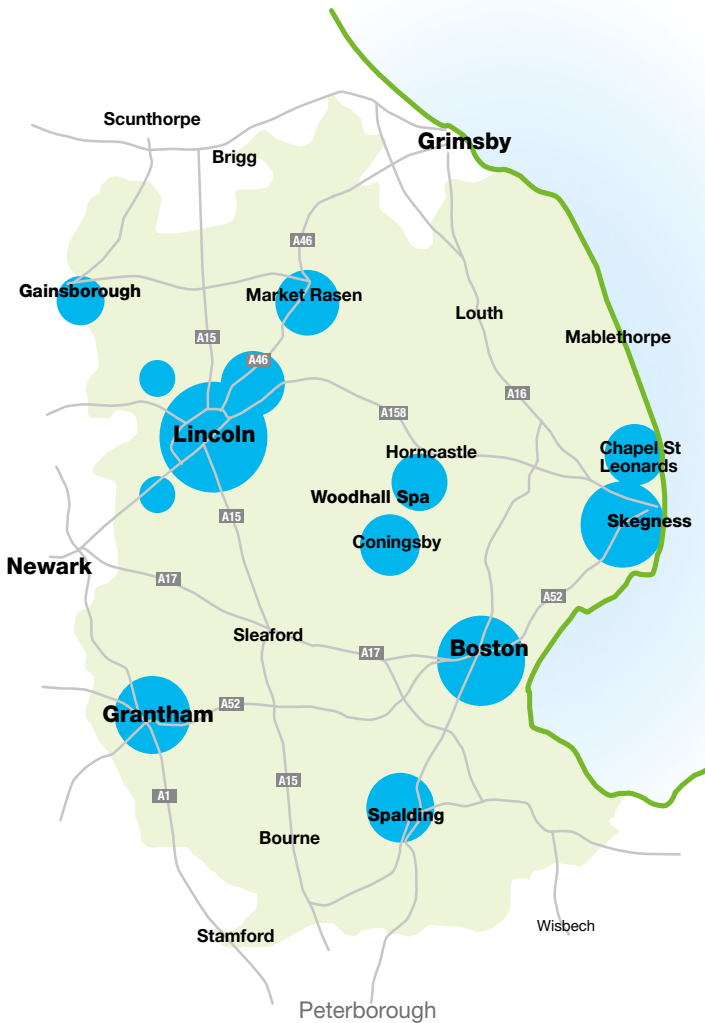

OUR PARTNERSHIP AREA

Working in partnership with a diverse range of primary schools across Lincolnshire, to deliver high quality school-based teacher training.

If you are interested in finding out more about teacher training, please visit:
www.lincolnshiretsa.co.uk
@LtsaSCITT
We look forward to meeting you

www.lincolnshiretsa.co.uk

Follow us: @LtsaSCITT

www.lincolnshiretsa.co.uk

School Direct Hubs

L.E.A.D. EQUATE TEACHING SCHOOL ALLIANCE

Working with:

- Bishop King CE Primary School, Lincoln
- Bracebridge Nursery and Infant School, Lincoln
- Faldingworth Community Primary School, Faldingworth
- Fosse Way Academy, Lincoln
- Heighington Millfield Primary Academy, Heighington
- Leadenham CE Primary School, Leadenham
- Leslie Manser Primary School, Lincoln
- Ling Moor Primary Academy, North Hykeham
- Manor Farm Primary Academy, North Hykeham
- Manor Leas Junior Academy, Lincoln
- Middle Rasen Primary School, Middle Rasen
- Newton on Trent CE Primary School, Newton on Trent
- Scampton Pollyplatt Primary School, Scampton
- Saxilby CE Primary School, Saxilby
- Sir Francis Hill Community Primary School, Lincoln
- St Botolph's CE Primary, Sleaford
- St Lawrence CE Primary, Skellingthorpe
- St Michael's CE Primary, Thorpe on the Hill
- St Peter at Gowts CE Primary School, Lincoln
- Tealby Primary, Tealby
- Tedder C P School, Lincoln
- Waddington All Saints Academy, Waddington
- Waddington Redwood Primary Academy, Waddington
- Washingborough Academy, Washingborough
- Welton St Mary's CE Academy, Welton
- Witham St Hughs Academy, Lincoln

When applying to our SCITT programme, please select the location you wish to apply to: Grantham Hub or Lincoln Hub.

Please note: irrespective of the route applied to, the programme is the same for all our Primary trainees.