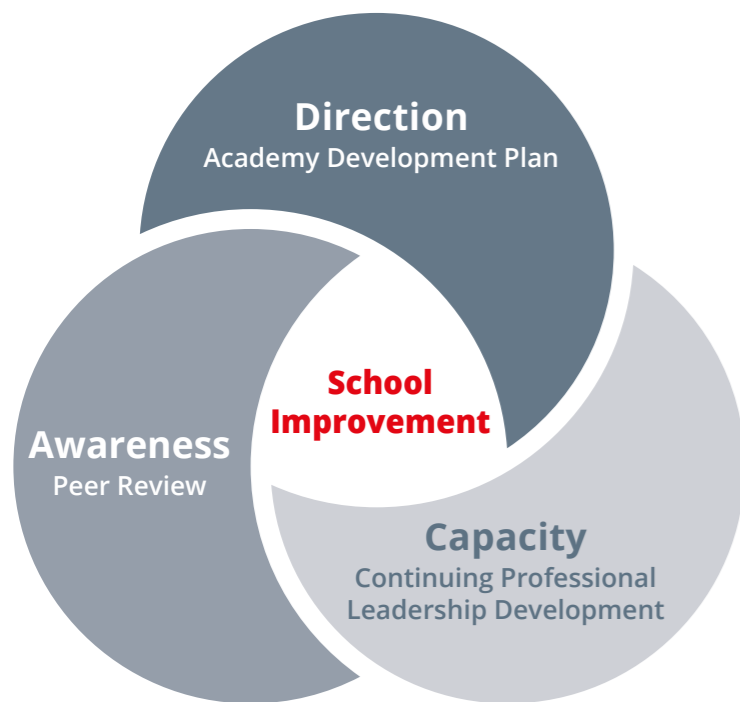

BETTER TOGETHER

Improving the quality of education for young people by providing a collaborative community for the sharing and development of professional capital.

2019/20 "Completion of 2019/20 provision and start of 2020/21 programmes and networks

COMMISSIONED SUPPORT - HTPM - PUPIL PREMIUM REVIEW - SCHOOL TO SCHOOL - ROOTED IN READING

ADDITIONAL SUPPORT • SCIENCE HUB • COMPUTING HUB • STRONGER GOVERNANCE • SCITT
• FROM BEHAVIOUR TO RELATIONSHIPS • CONFIDENT CHOICES