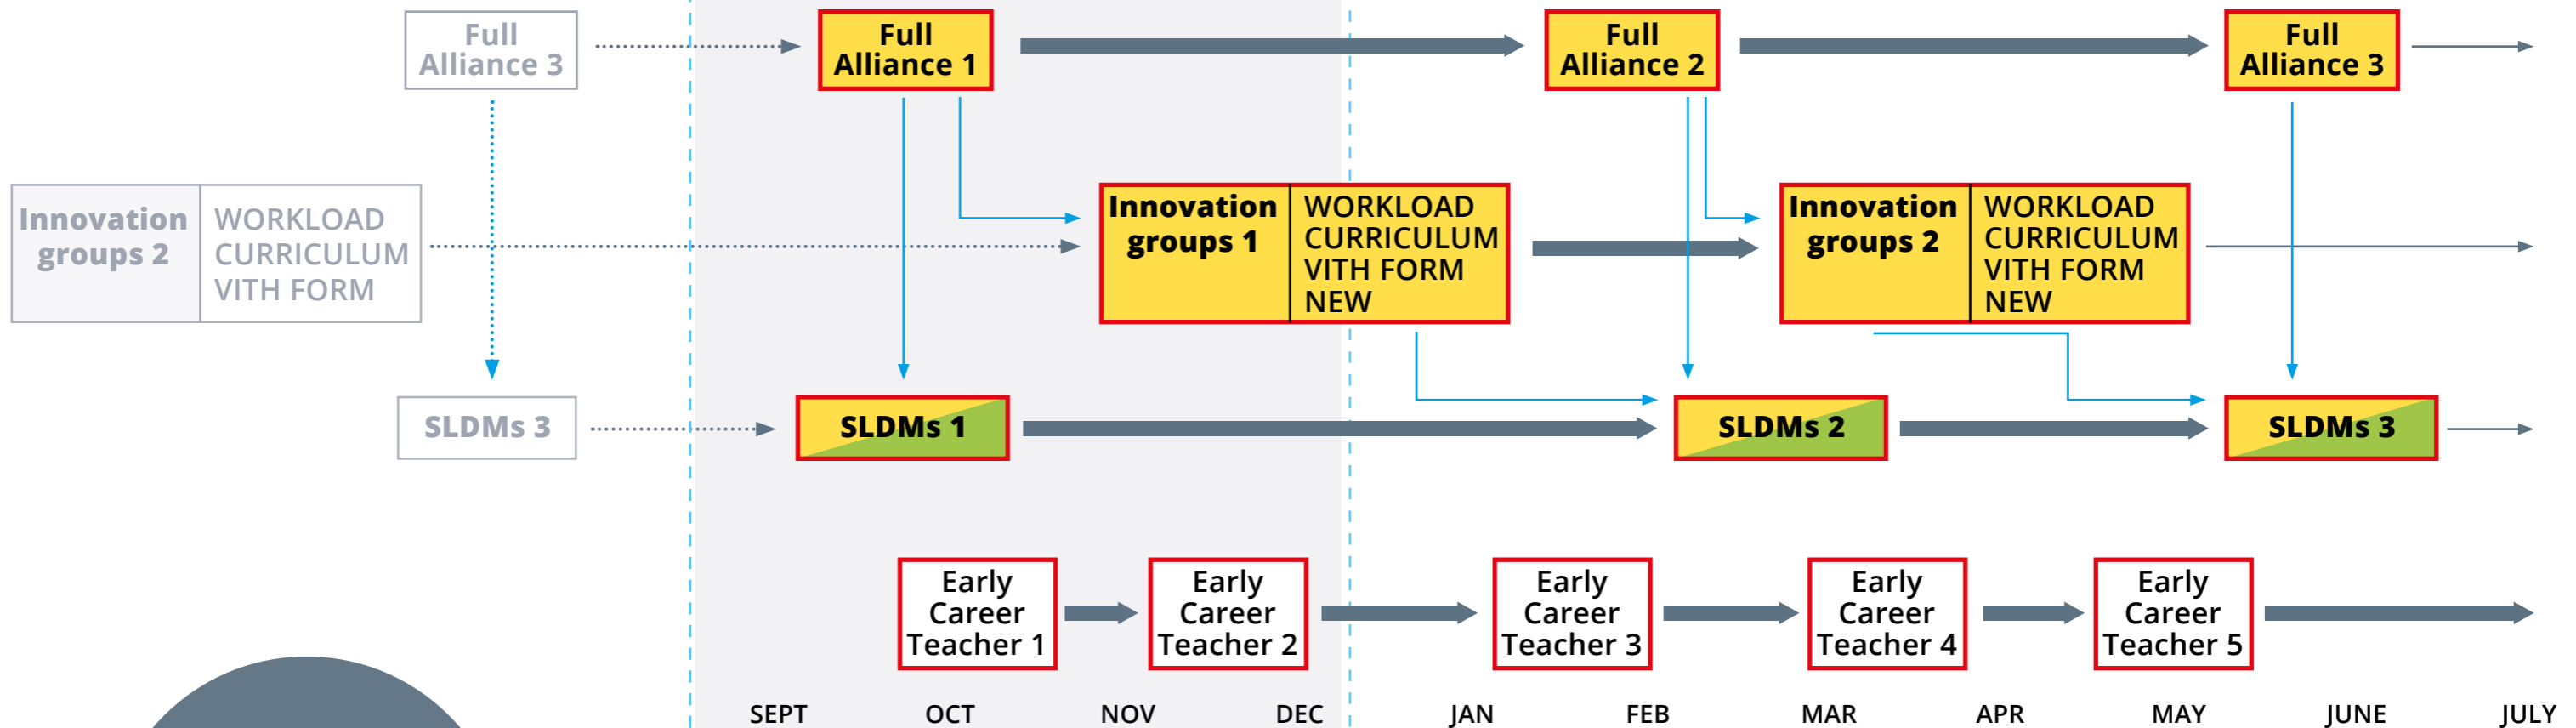

BETTER TOGETHER

Improving the quality of education for young people by providing a collaborative community for the sharing and development of professional capital.

2019/20 "Completion of 2019/20 provision and start of 2020/21 programmes and networks

OTHER - NETWORKS - NEW HEAD TEACHER NETWORK - CPLD LEADS

LEADERSHIP - NPQML NPQSL NPQH
Introduction to Middle Leadership • Introduction to Senior Leadership • Aspiring to Headship

SUBJECT SPECIFIC PEDAGOGY - TSST - MATHS, PHYSICS, MFL

COMMISSIONED SUPPORT - HTPM - PUPIL PREMIUM REVIEW - SCHOOL TO SCHOOL - ROOTED IN READING

ADDITIONAL SUPPORT • SCIENCE HUB • COMPUTING HUB • STRONGER GOVERNANCE • SCITT
• FROM BEHAVIOUR TO RELATIONSHIPS • CONFIDENT CHOICES